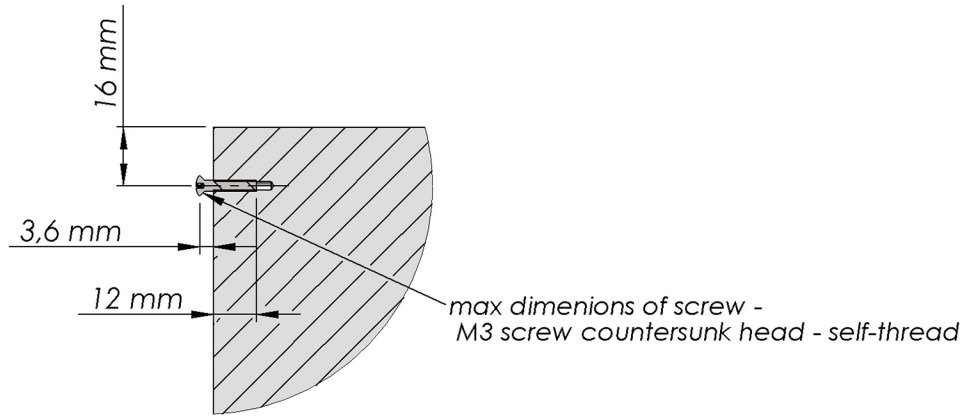

ALU-STAIR mount

STEP 1

STEP 2

STEP 3

Countersunk head screw M3x16
- self thread