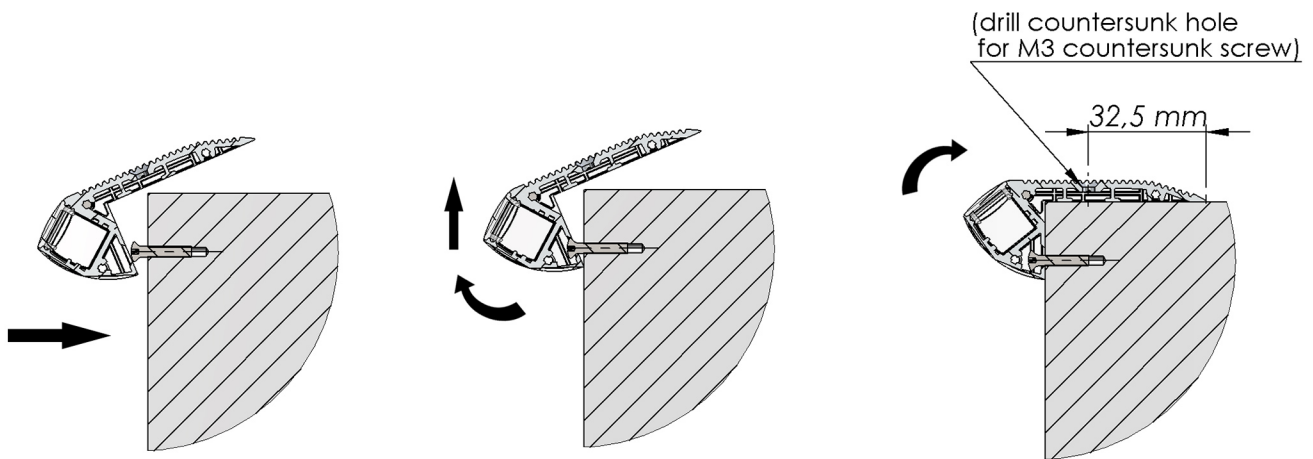

ALU-STAIR mount

STEP 1

STEP 2

STEP 3

Countersunk head screw M3x16
- self thread